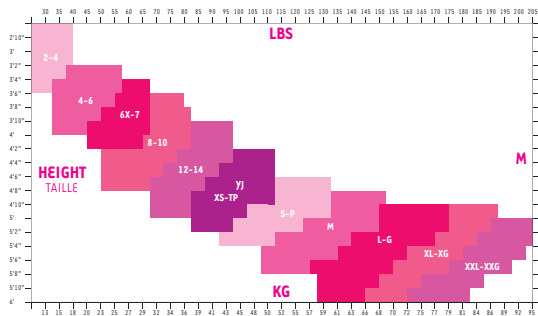

WOMEN'S AND GIRLS' GARMENTS / VÊTEMENTS FEMMES ET FILLES

BODY LINERS / SOUS-MAILLOTS

SIZE	HEIGHT	WEIGHT
8-10	4'2" - 4'6"	60 - 70 lbs
12-14	4'6" - 4'8"	77 - 88 lbs
XS-TP	4'8" - 5'2"	80 - 100 lbs
S-P	4'11" - 5'4"	95 - 115 lbs
M	5'2" - 5'7"	115 - 135 lbs
L-G	5'7" - 5'9"	135 - 155 lbs
XL-XG	5'6" - 5'11"	150 - 175 lbs

WOMEN'S AND GIRLS' GARMENTS / VÊTEMENTS FEMMES ET FILLES

MEN AND BOYS / HOMMES ET GARÇONS

SIZE	HEIGHT	WEIGHT
6X-7	3' - 4' 3"	52 - 75 lbs
8-10	4' 1" - 4' 7"	62 - 87 lbs
12-14	4' 5" - 5' 1"	77 - 97 lbs
YJ / XS-TP	4' 11" - 5' 5"	92 - 116 lbs
S-P	5' 1" - 5' 7"	111 - 147 lbs
M	5' 5" - 5' 9"	142 - 167 lbs
L-G	5' 9" - 6' 1"	162 - 192 lbs
XL-XG	6' 1" - 6' 5"	187 - 200 lbs