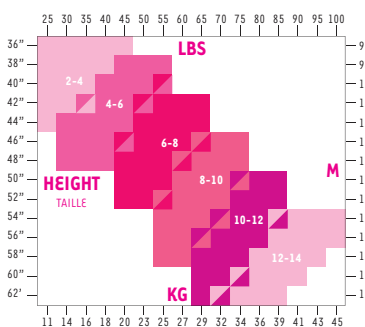

JUNIOR TIGHTS / COLLANTS JUNIOR