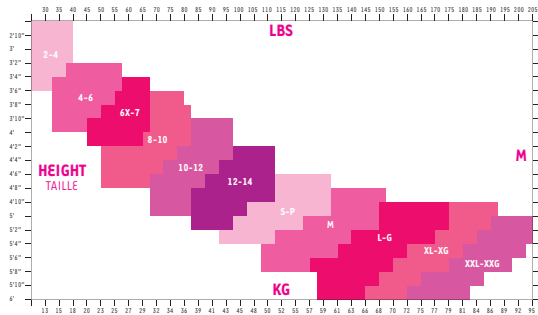

WOMEN'S AND GIRLS' GARMENTS / VÊTEMENTS FEMMES ET FILLES

BODY LINERS / SOUS-MAILLOTS

SIZE	HEIGHT	WEIGHT
8-10	4'2" - 4'6"	60 - 70 lbs
12-14	4'6" - 4'8"	77 - 88 lbs
XS-TP	4'8" - 5'2"	80 - 100 lbs
S-P	4'11" - 5'4"	95 - 115 lbs
M	5'2" - 5'7"	115 - 135 lbs
L-G	5'7" - 5'9"	135 - 155 lbs
XL-XG	5'6" - 5'11"	150 - 175 lbs

WOMEN'S AND GIRLS' GARMENTS / VÊTEMENTS FEMMES ET FILLES

MEN AND BOYS / HOMMES ET GARÇONS

SIZE	HEIGHT	WEIGHT
6X-7	3' - 4' 3"	52 - 75 lbs
8-10	4' 1" - 4' 7"	62 - 87 lbs
12-14	4' 5" - 5' 1"	77 - 97 lbs
YJ / XS-TP	4' 11" - 5' 5"	92 - 116 lbs
S-P	5' 1" - 5' 7"	111 - 147 lbs
M	5' 5" - 5' 9"	142 - 167 lbs
L-G	5' 9" - 6' 1"	162 - 192 lbs
XL-XG	6' 1" - 6' 5"	187 - 200 lbs